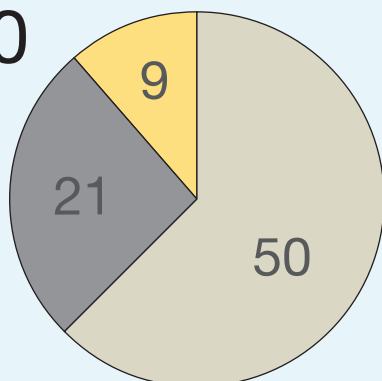

Number of Programs

80