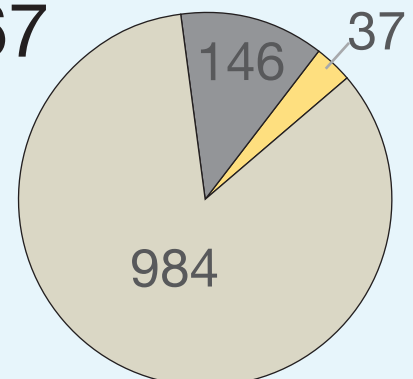

46

Annual Visits

19,292

Total Circ Transactions

25,064

Number of Public Internet Computers

5

Uses of Public Internet Computers

4,782

Number of Programs

80

Program Attendance

1,167

- Children's
- Young Adult
- other